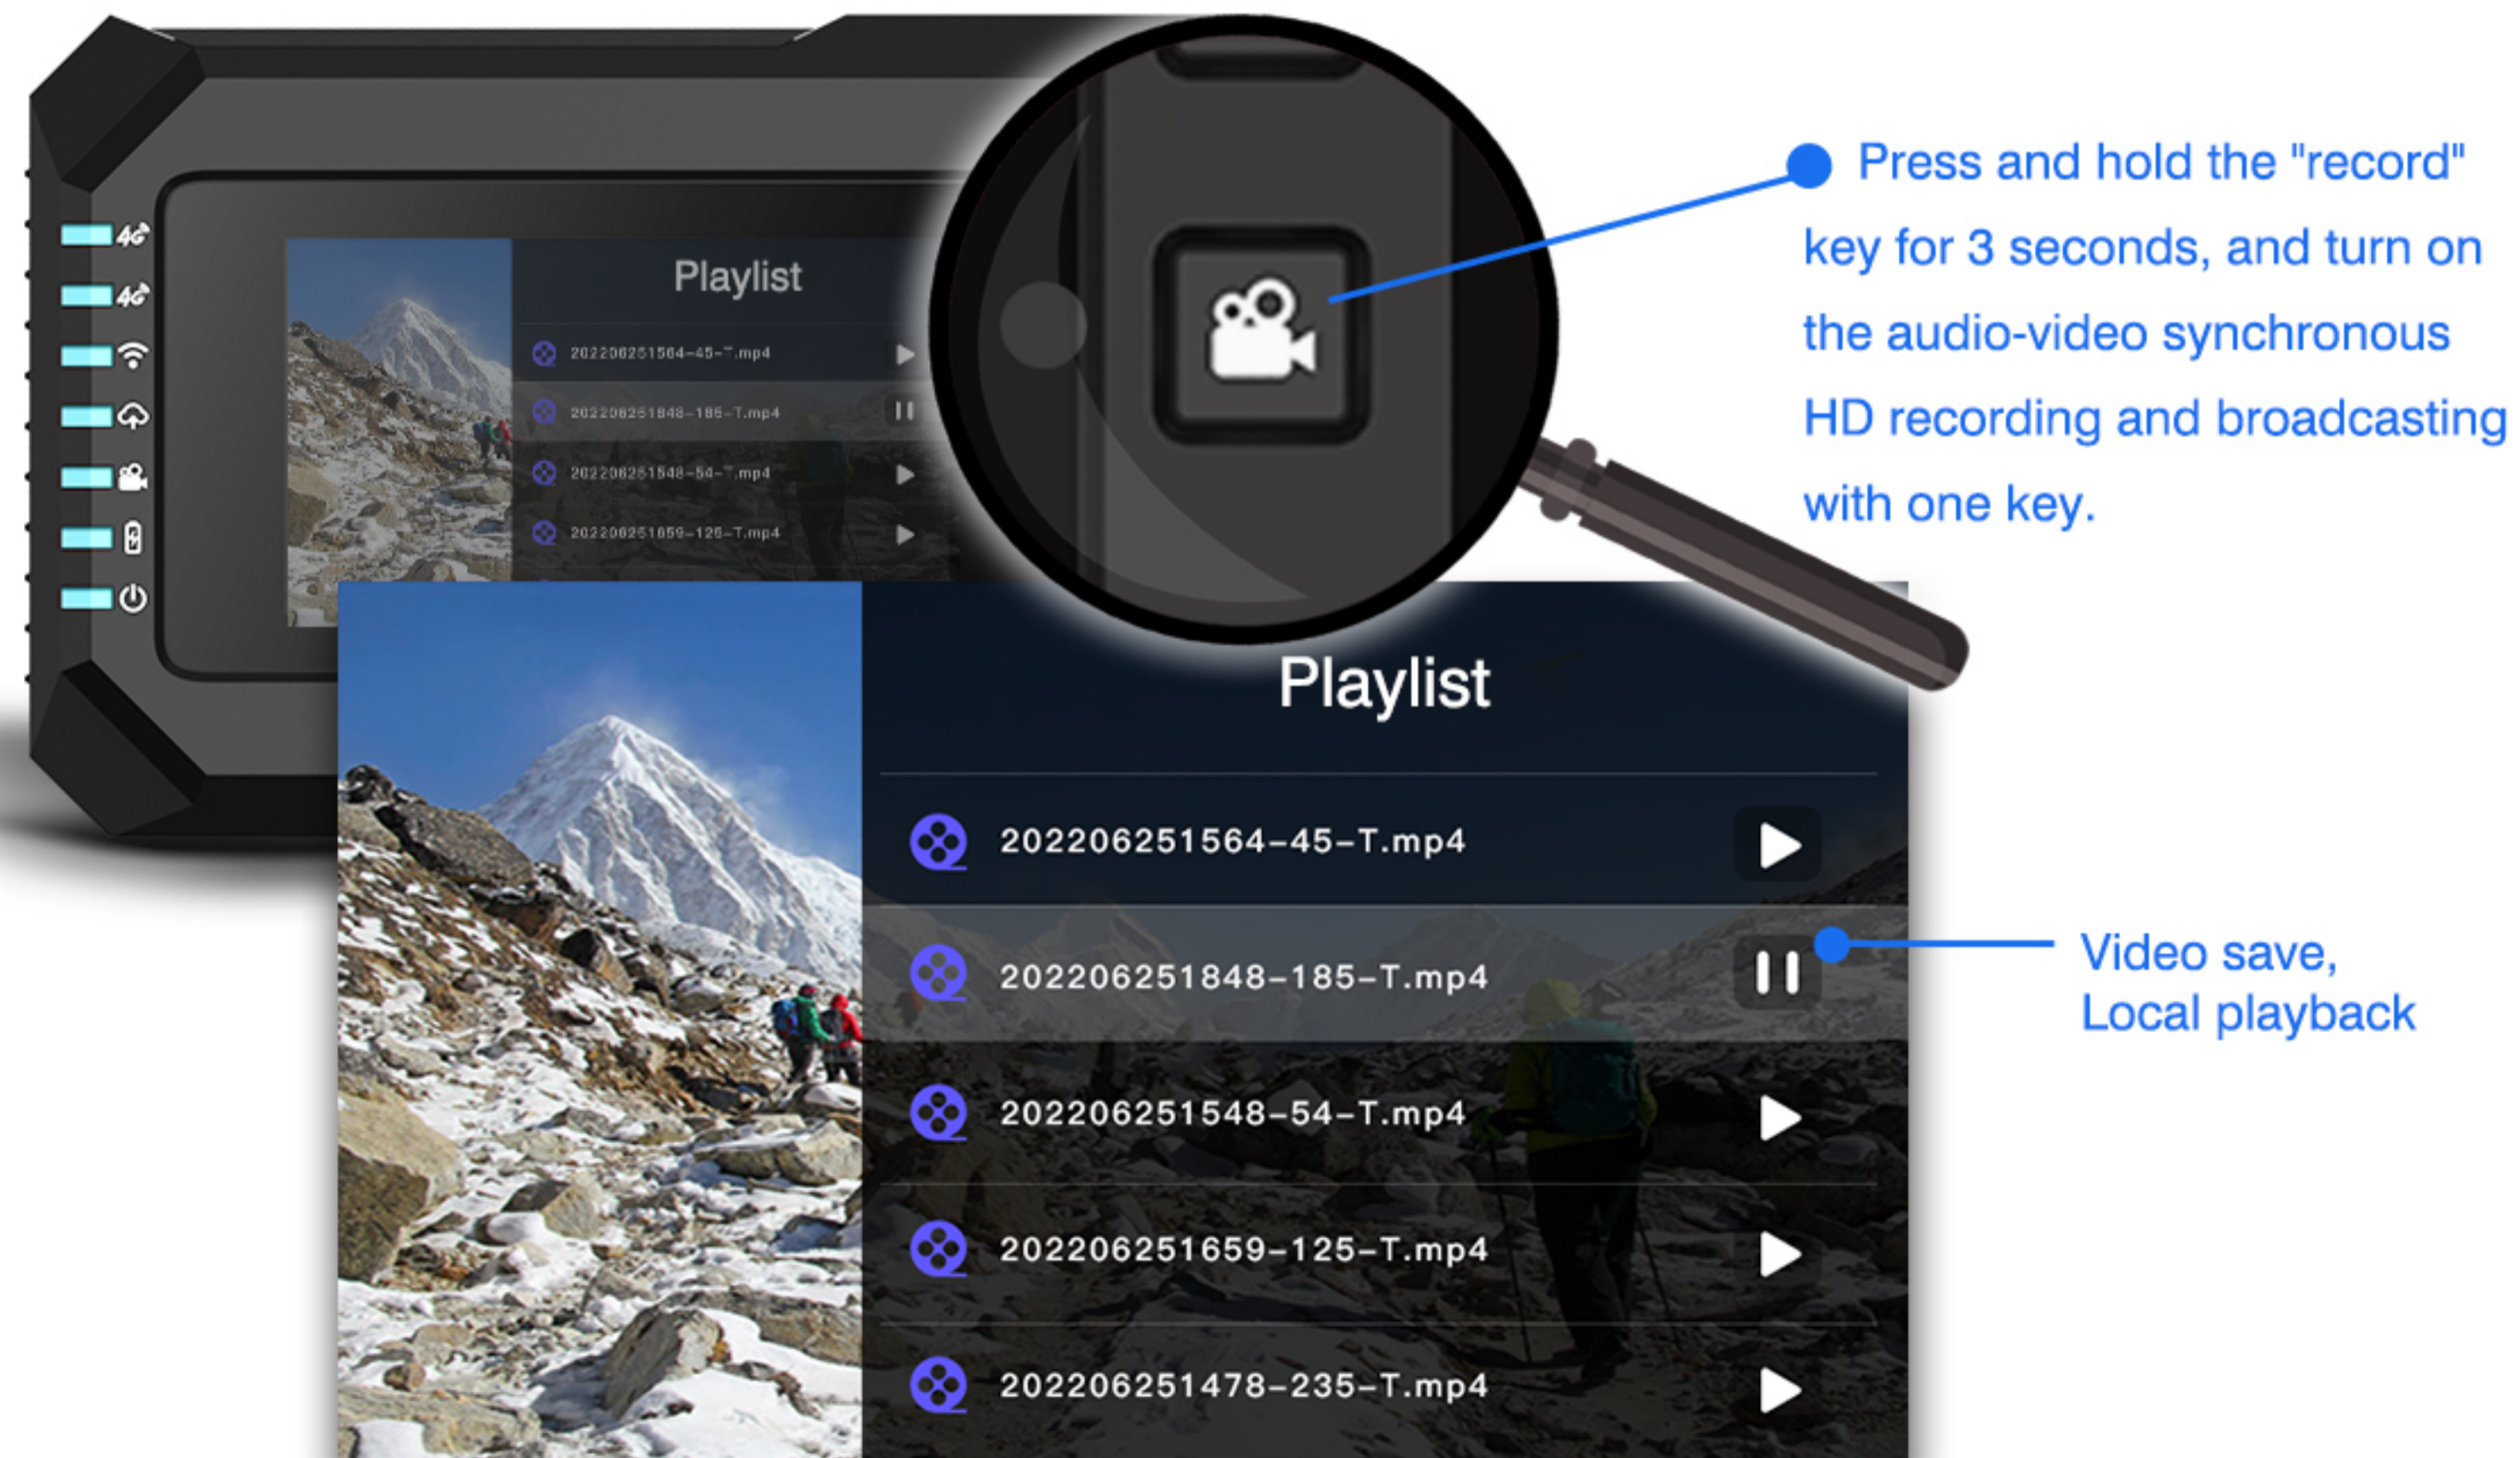

## Built-in 2\* 4G Multi-Network Bonding

Private professional aggregation algorithm, multi-link aggregation technology integrates all network links into a high-bandwidth transmission channel so that your live broadcast is no longer limited, and easily against the harsh network environment.

# Real-time live stream & recording Supporting video review

One stream is used for network transmission, and one stream is used for local high-definition storage.  
Both live broadcast and recording are considered, and video viewing is supported.

# 3-inch screen, HD touch control

Simple interface design, convenient operation buttons, and friendly operation mode make live stream easier.

# HDMI Output    Screen projection

The live stream can be output through HDMI, which is suitable for real-time projection display of all kinds of live events.