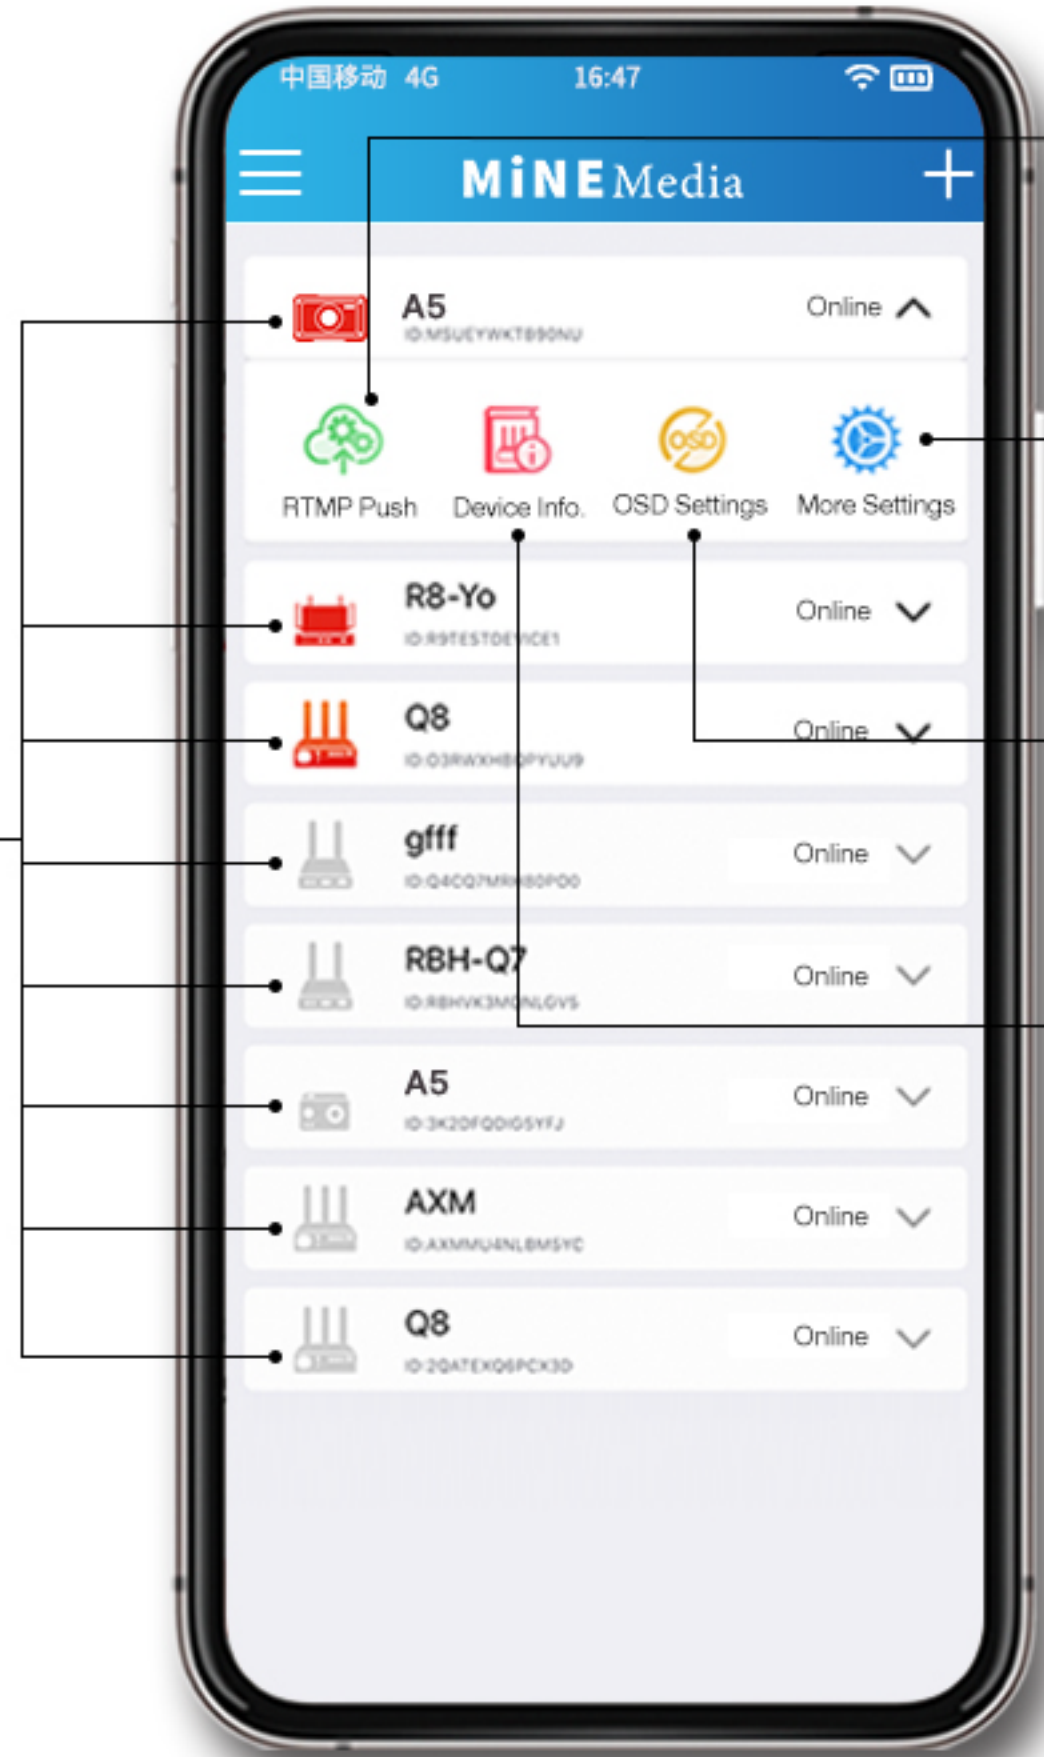

# 3-inch screen, HD touch control

Simple interface design, convenient operation buttons, and friendly operation mode make live stream easier.

# HDMI Output    Screen projection

The live stream can be output through HDMI, which is suitable for real-time projection display of all kinds of live events.

# Ultra Long Battery Life Portable to Carry

8000mAh capacity battery, 4 Hours Work Duration

# Logo. Subtitle. Text scrolling Add Online

All Mine Devices can be remotely controlled through the M Live App.

M Live APP can bind to different Mine Video Encoder Devices, like Q7, Q8, R8 ,Q9, A5 at the same time.