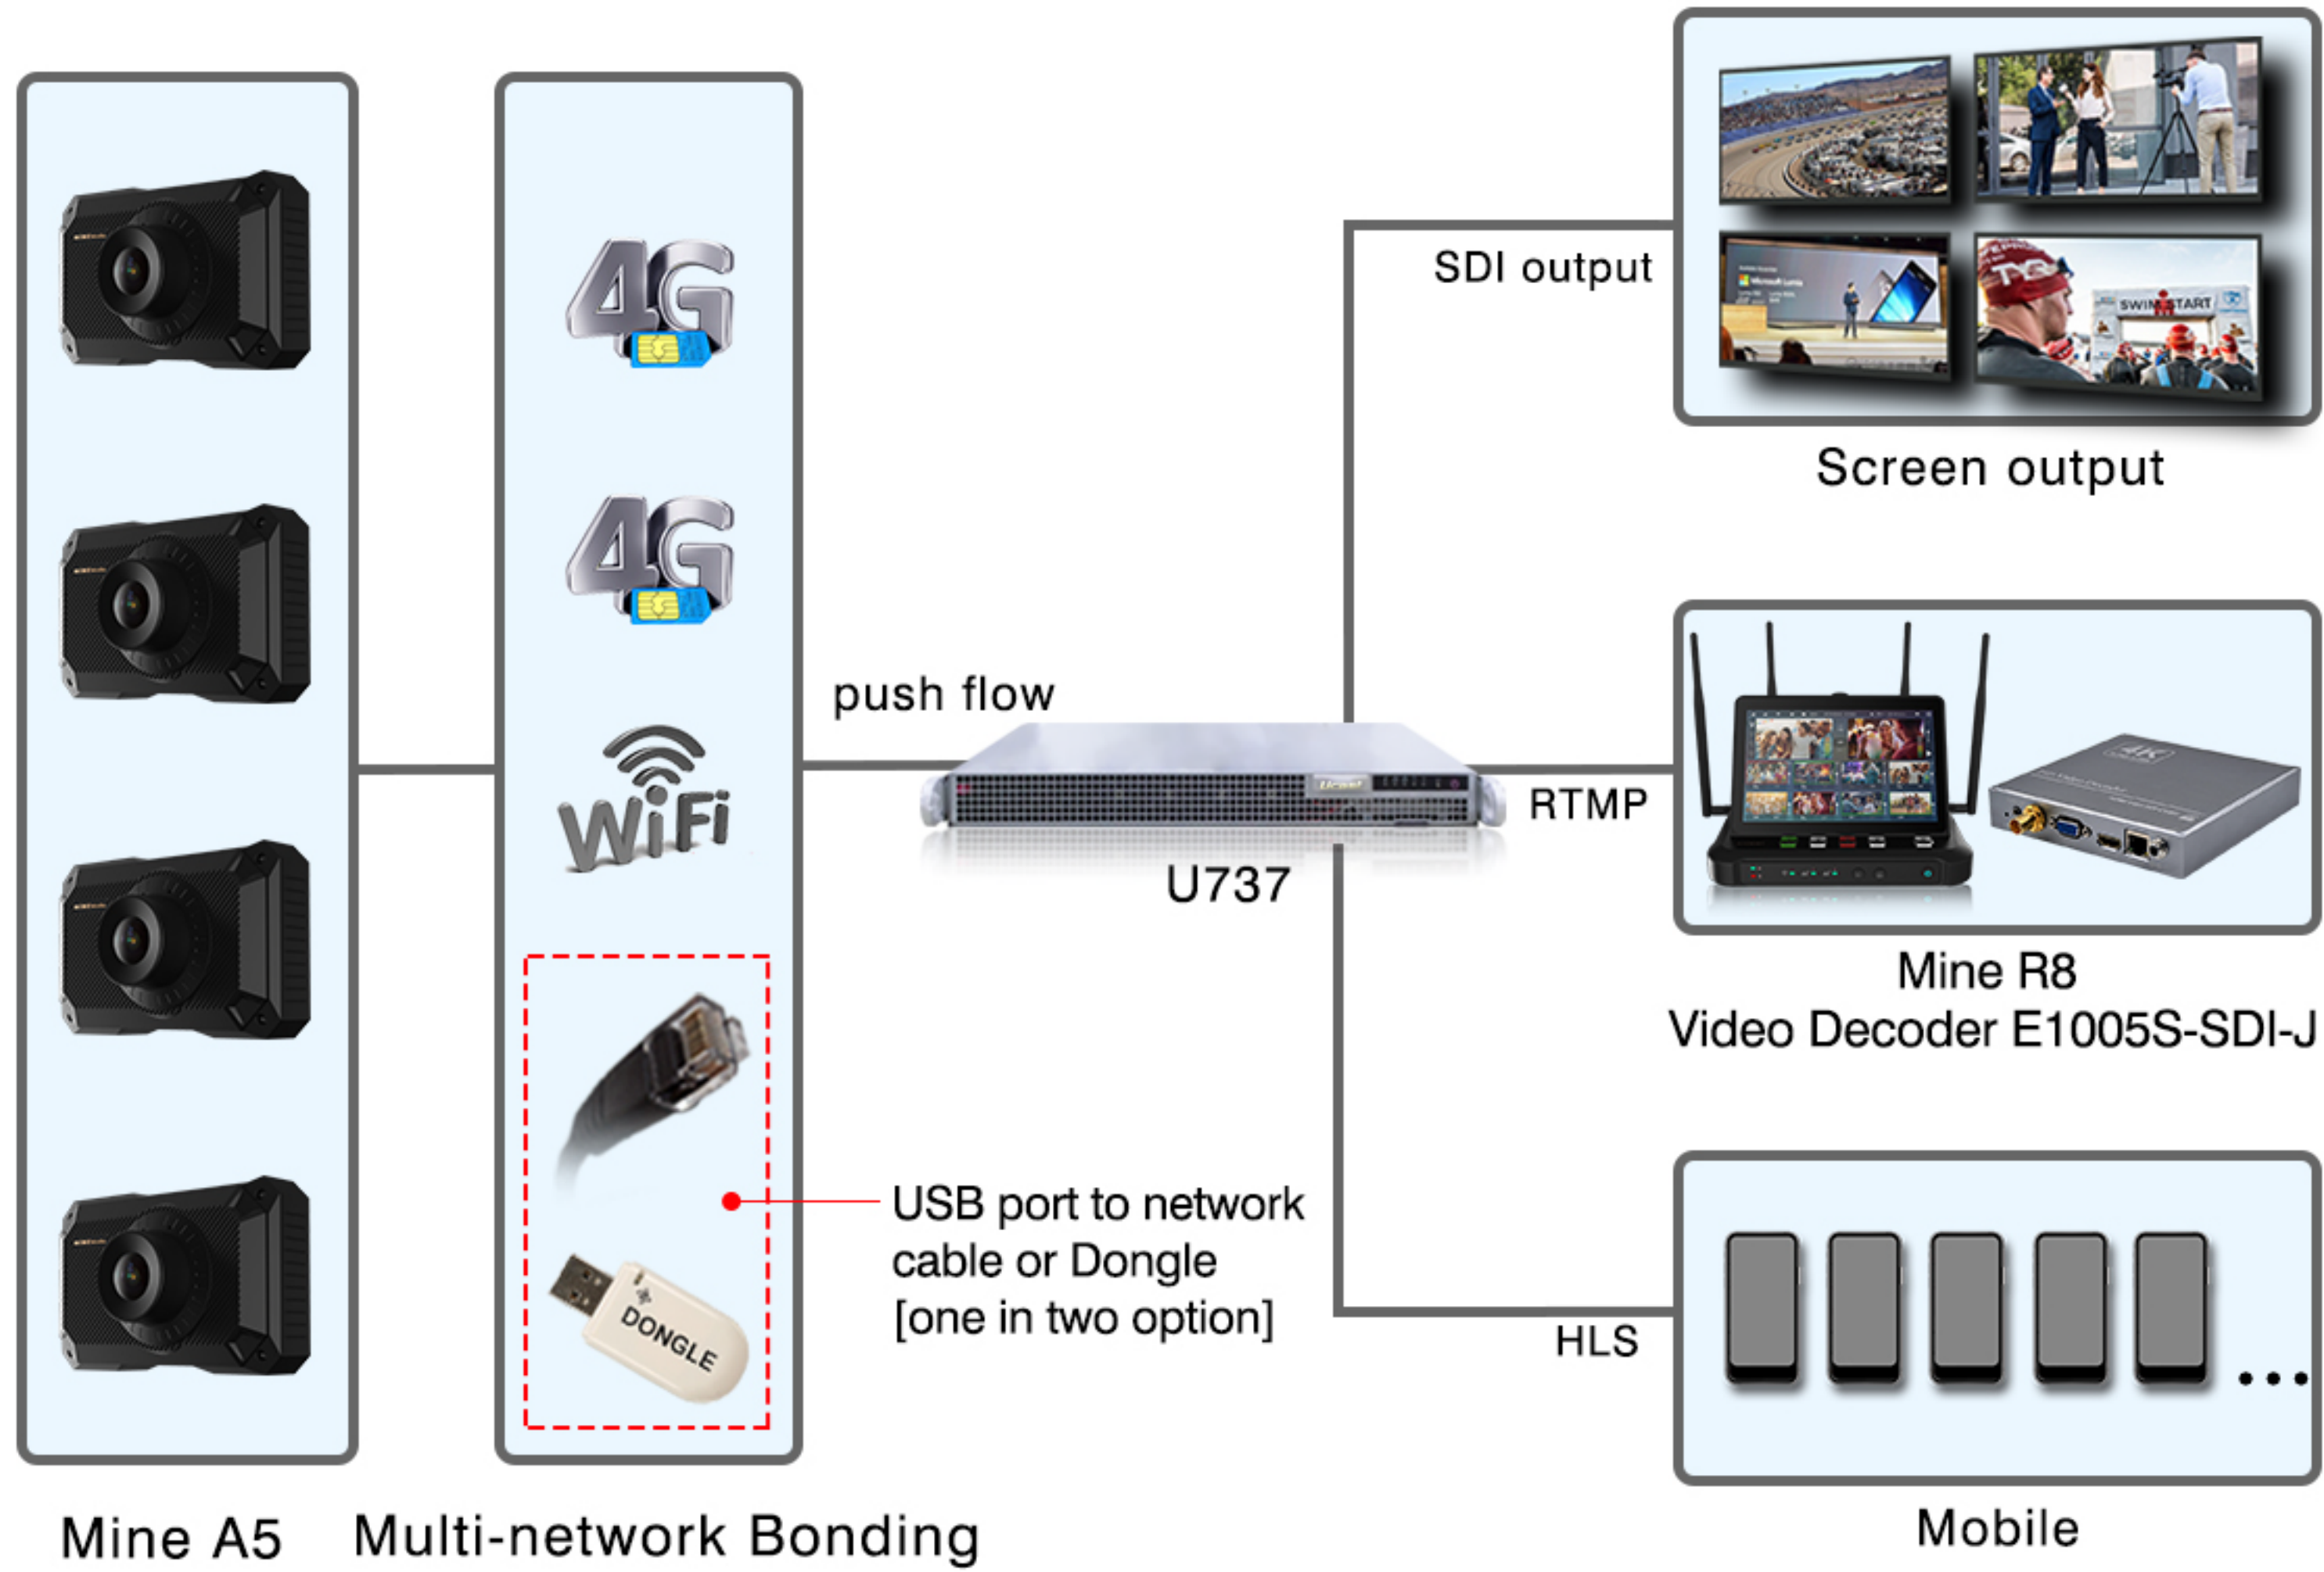

# HDMI Output    Screen projection

The live stream can be output through HDMI, which is suitable for real-time projection display of all kinds of live events.

# Logo. Subtitle. Text scrolling Add Online

All Mine Devices can be remotely controlled through the M Live App.

M Live APP can bind to different Mine Video Encoder Devices, like Q7, Q8, R8 ,Q9, A5 at the same time.

# Appearance & Dimensions

# Product Specification

Model/Name	Model	Mine-A5
	Name	Network Bonding Streaming Camera
Optical Parameters	Sensor type	SONY CMOS
	Sensor size	1/2.8 inch
	Effective pixels	8 mega pixels
	Camera angle	opposite angle 118.5 degrees; Horizontal 110.5 degrees; Vertical 76.3 degrees
	Focal length	1.98mm
	Lens work object distance	Prime lens, 1m to ∞
Screen Parameters	Screen size	3 inch
	Screen characteristics	Touch-screen
Network Interface	4G Built-in	Built-in 2*4G SIM, LTE(FDD/TDD)
	WiFi	2.4G/5.8G
	Protocol	RTMPS/SRT
Video Parameters	Video compression standard	H.265/H.264
	Encoding type	H.265 Main profile/ H.264 High profile / Main profile / Base line
	Maximum resolution	3840x2160P
	FPS	4K: 25/30 fps ; 1080P: 25/30/50/60 fps
	Birate	32000~20000 kbps Adjustable code rate, which can be set according to the scene
Audio Parameters	Audio compression standard	AAC
	Audio sampling rate	44.1K/48K
	Audio input	Built-in two-channel microphone
	Audio play	Built-in speaker
Storage	Flash memory	TF card ( max 256G )
	Video format	MP4 (H.265/H.264+ AAC)
	File system	FAT 32; exFAT
M Live App	Operate OS	Android/iOS
External interfaces	Charging port	Type-C
	Earphone monitoring	3.5mm
	External audio input	3.5mm
	micro HDMI	Video output
	USB A	External USB dongle/USB network card option
Generic Specification	Working temperature and humidity	0°C ~ 40°C, Humidity less than 95% (no condensation)
	Power supply	DC 5V ± 10%, 8000mAh Battery capacity
	Maximum power consumption	8W
	Dimension	130mm*60mm*80mm
	Weight	400g