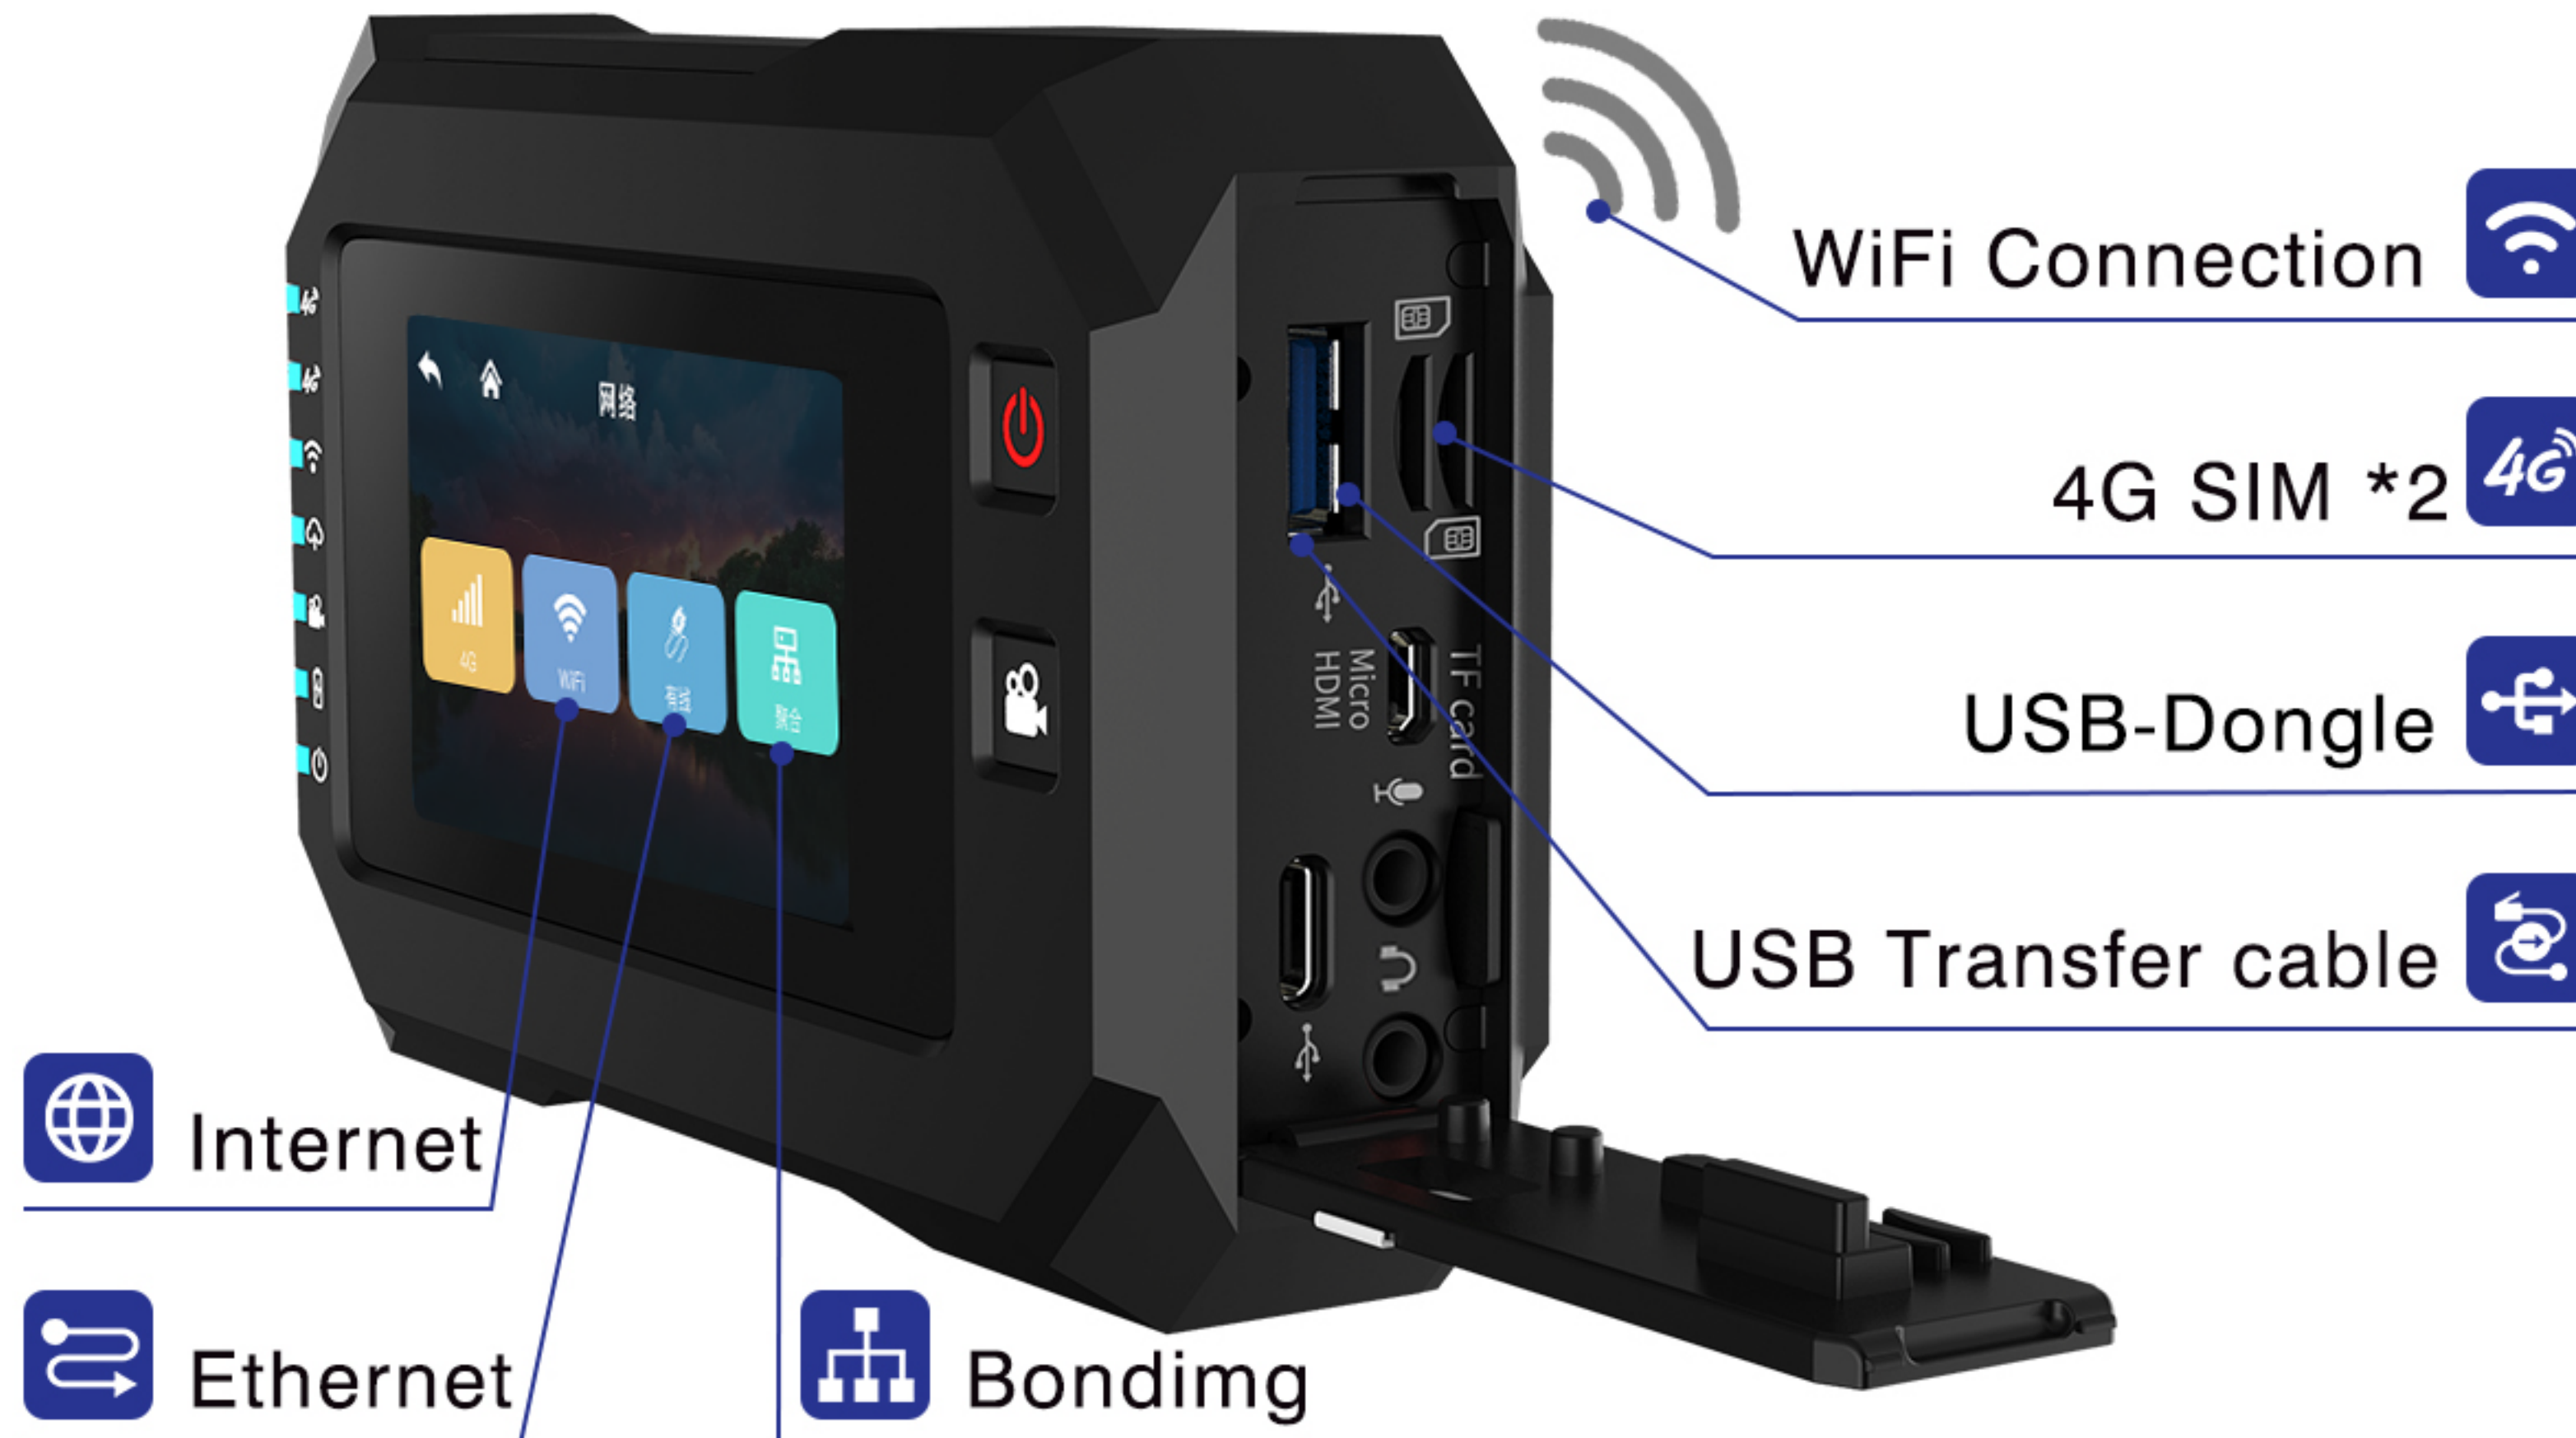

Product Details

Built-in 2* 4G Multi-Network Bonding

Private professional aggregation algorithm, multi-link aggregation technology integrates all network links into a high-bandwidth transmission channel so that your live broadcast is no longer limited, and easily against the harsh network environment.