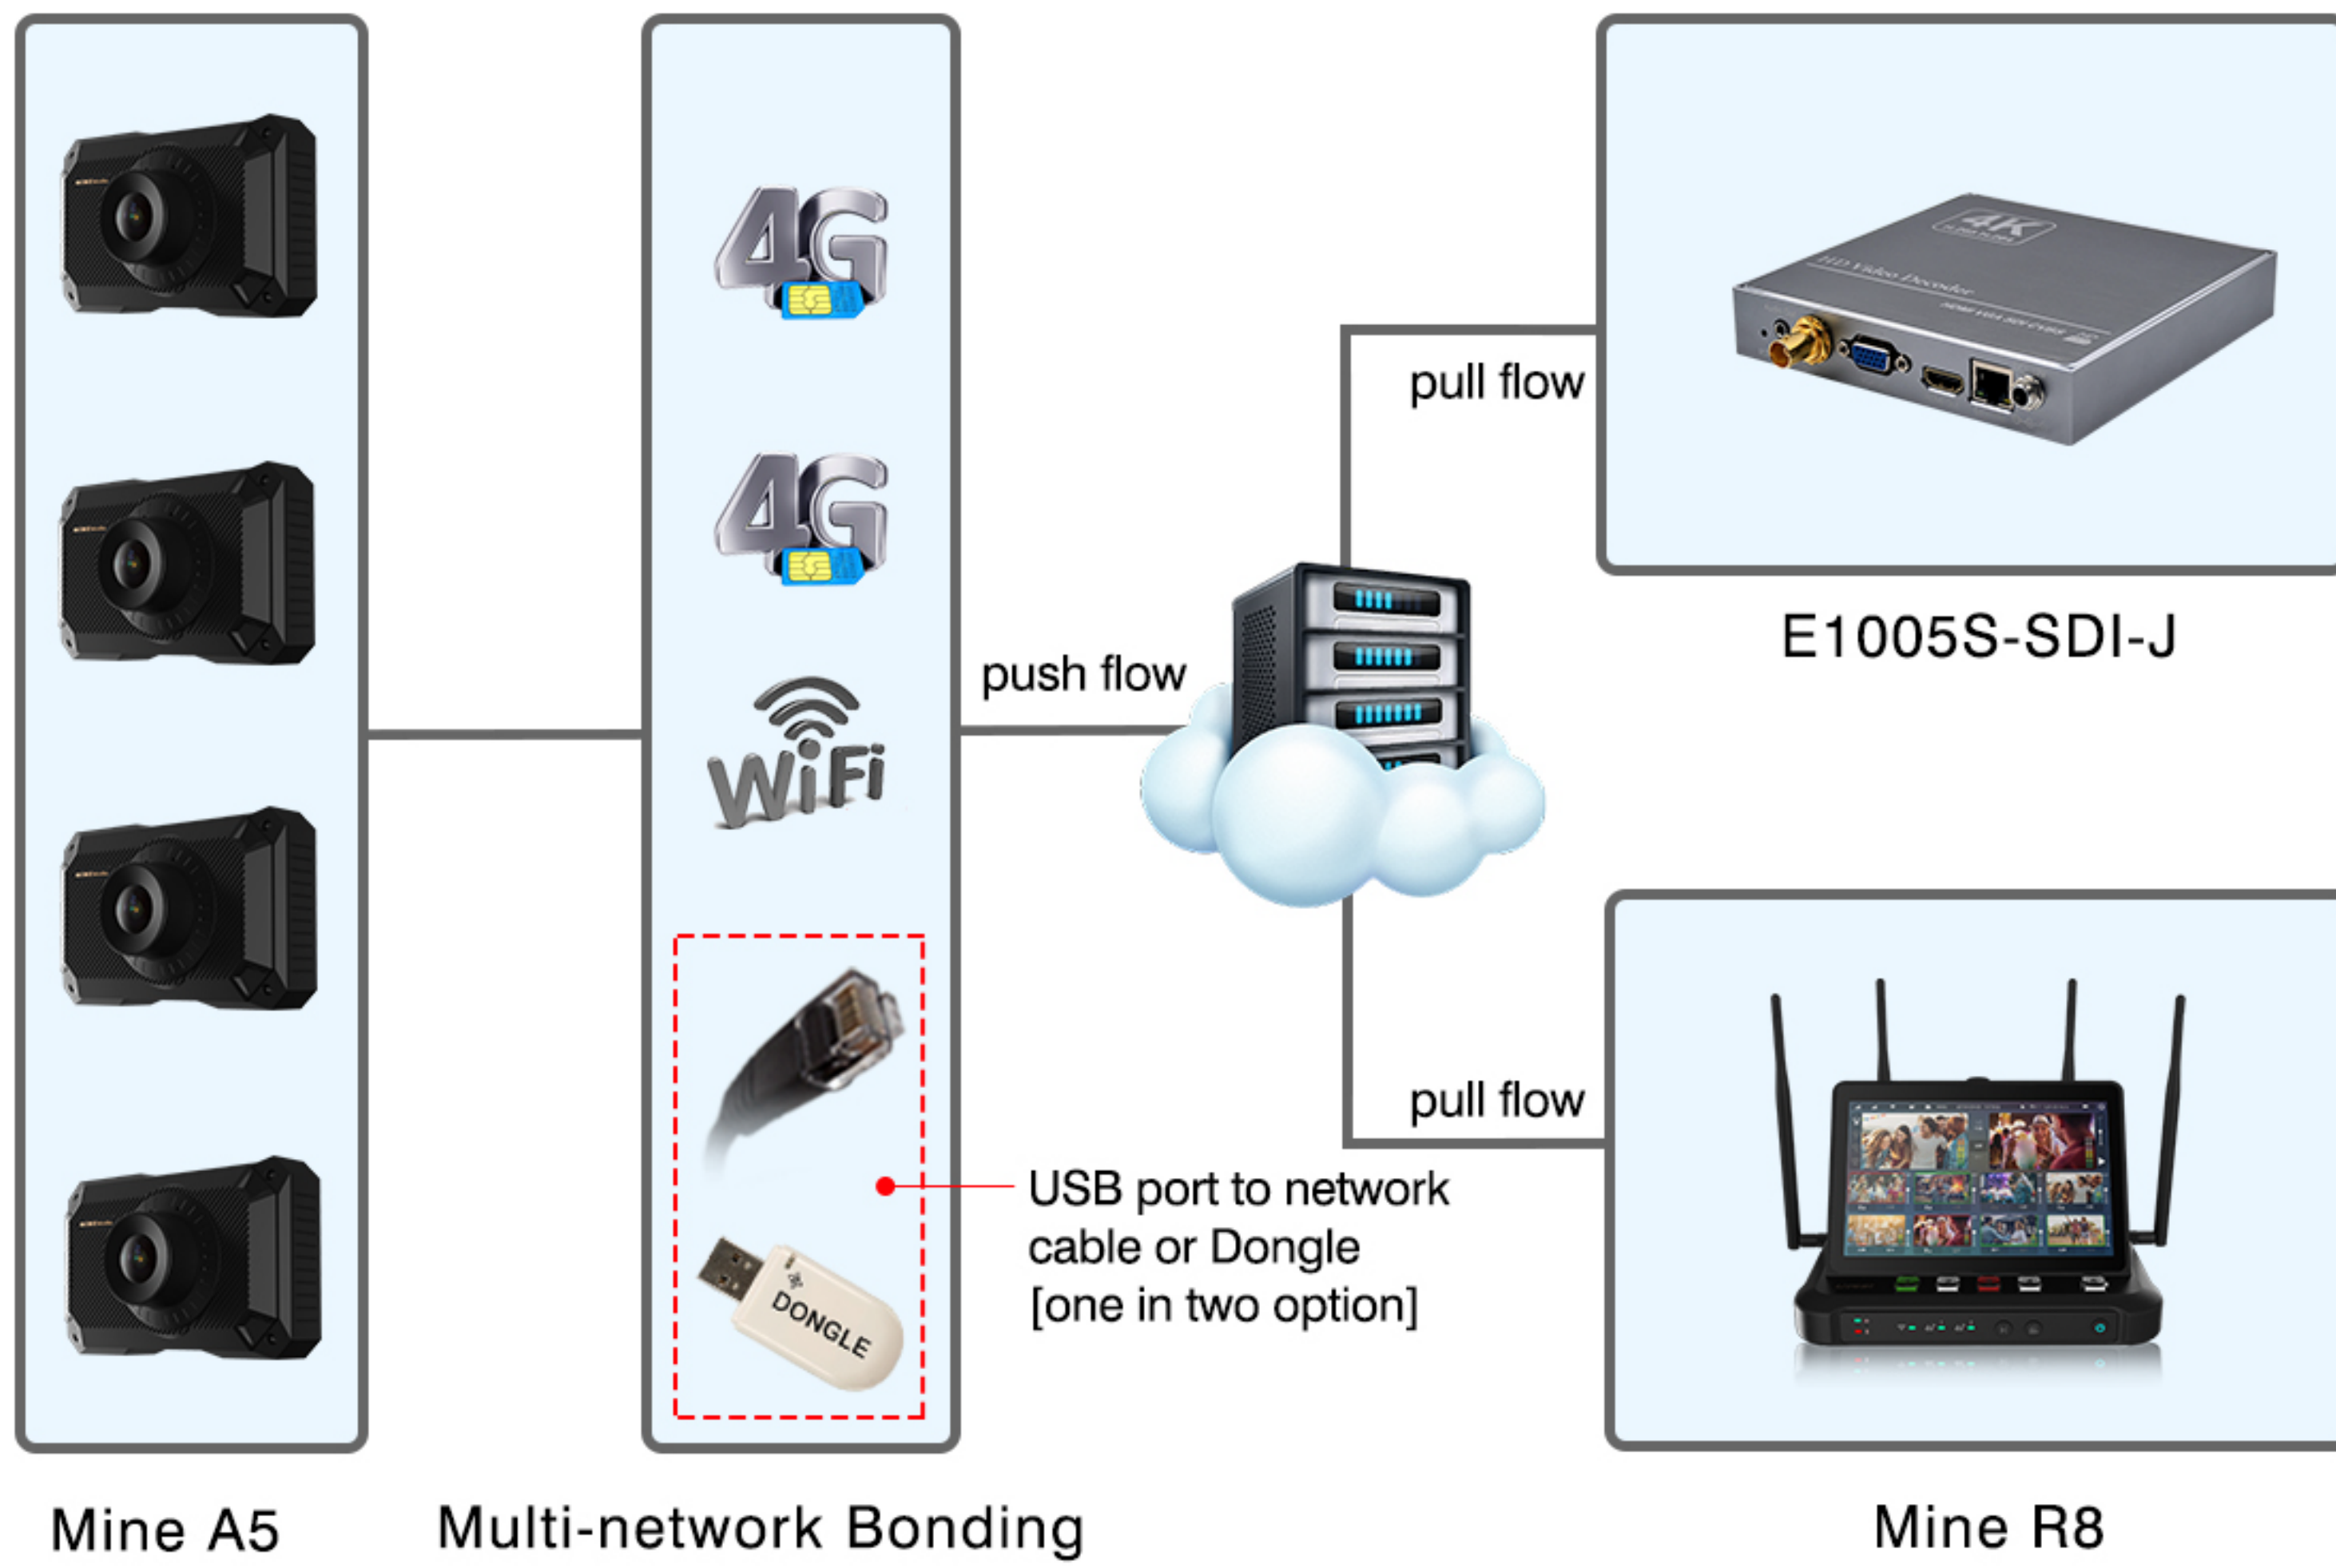

# HDMI Output    Screen projection

The live stream can be output through HDMI, which is suitable for real-time projection display of all kinds of live events.

# Logo. Subtitle. Text scrolling Add Online

All Mine Devices can be remotely controlled through the M Live App.

M Live APP can bind to different Mine Video Encoder Devices, like Q7, Q8, R8 ,Q9, A5 at the same time.

# Appearance & Dimensions

# Product Specification

Model/Name	Model	Mine-A5
	Name	Network Bonding Streaming Camera
Optical Parameters	Sensor type	SONY CMOS
	Sensor size	1/2.8 inch
	Effective pixels	8 mega pixels
	Camera angle	opposite angle 118.5 degrees; Horizontal 110.5 degrees; Vertical 76.3 degrees
	Focal length	1.98mm
	Lens work object distance	Prime lens, 1m to ∞
Screen Parameters	Screen size	3 inch
	Screen characteristics	Touch-screen
Network Interface	4G Built-in	Built-in 2*4G SIM, LTE(FDD/TDD)
	WiFi	2.4G/5.8G
	Protocol	RTMPS/SRT
Video Parameters	Video compression standard	H.265/H.264
	Encoding type	H.265 Main profile/ H.264 High profile / Main profile / Base line
	Maximum resolution	3840x2160P
	FPS	4K: 25/30 fps ; 1080P: 25/30/50/60 fps
	Birate	32000~20000 kbps Adjustable code rate, which can be set according to the scene
Audio Parameters	Audio compression standard	AAC
	Audio sampling rate	44.1K/48K
	Audio input	Built-in two-channel microphone
	Audio play	Built-in speaker
Storage	Flash memory	TF card ( max 256G )
	Video format	MP4 (H.265/H.264+ AAC)
	File system	FAT 32; exFAT
M Live App	Operate OS	Android/iOS
External interfaces	Charging port	Type-C
	Earphone monitoring	3.5mm
	External audio input	3.5mm
	micro HDMI	Video output
	USB A	External USB dongle/USB network card option
Generic Specification	Working temperature and humidity	0°C ~ 40°C, Humidity less than 95% (no condensation)
	Power supply	DC 5V ± 10%, 8000mAh Battery capacity
	Maximum power consumption	8W
	Dimension	130mm*60mm*80mm
	Weight	400g