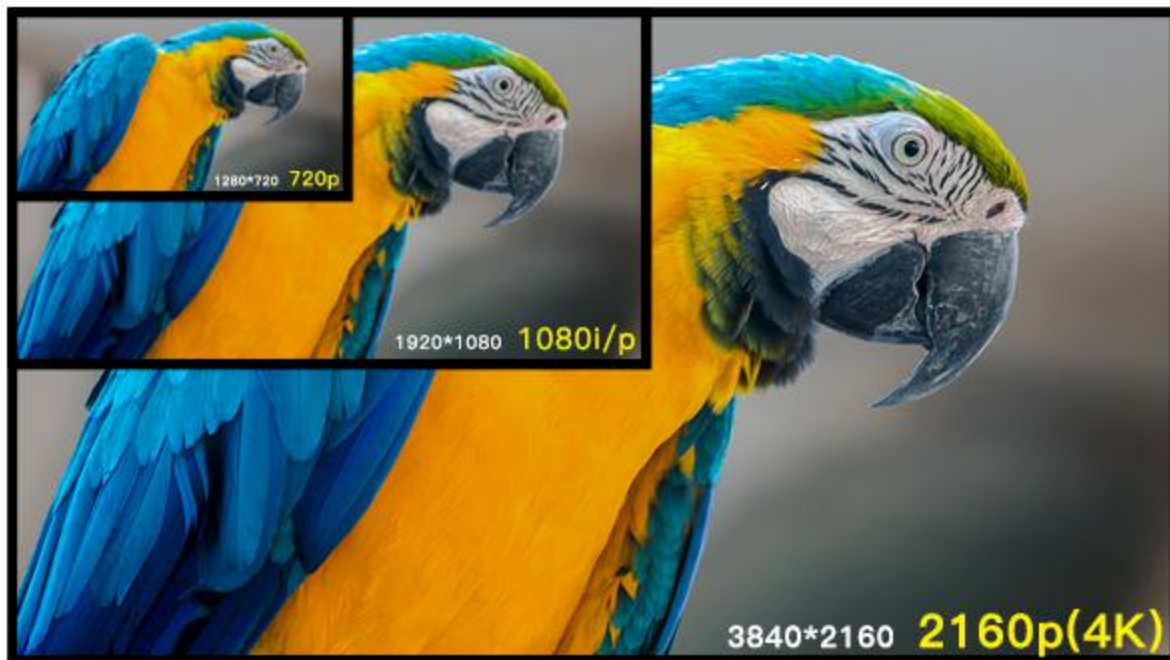

5G SIM *1

4G SIM *5

WiFi
(Dual 2.4G/5.8G)Gigabit Ethernet port
(Hot-plug)

USB 3.0 Dongle

4K Encoding, Decoding High-definition Quality Picture

SECOND POINT

“

4K Live Stream, Resolution can up to 2160@30fps

HDMI Output

THIRD POINT

“

Output live streaming program to any video wall or large TV by HDMI

Dual Input HDMI + SDI

FOURTH POINT

“ HDMI input up to 4K@30fps,SDI input up to 1080P@60fps
Dual input channel switch freely